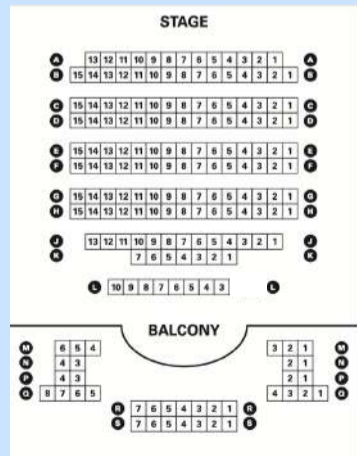

Bus
 We are located on the Canterbury/Herne Bay/ Whitstable (Triangle) bus route, with a stop directly outside the Playhouse.

Car
 Middle Wall Car Park (ANPR) is located at the rear of the theatre.

Seating Plan